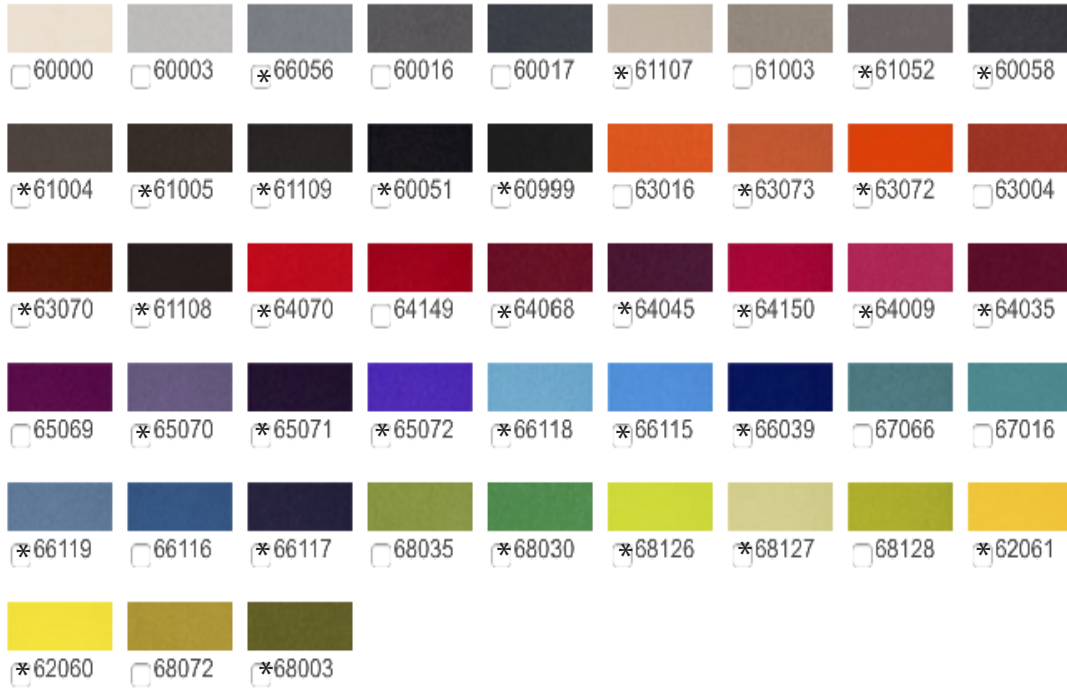

EUROPOST 2 - Gabriel.dk
100% wool

;

ATLANTIC SCREEN - Gabriel.dk
100% polyester

For standard fabrics with *, a possible 2-week delivery time will be added.

Podium Felt

100% polypropylene

4567 Magenta

5789 Turquoise

5678 Jeans

6063 Lime

4043 Flamme

2064 Light Grey

2131 Mix Grey

2021 Black

Linings

Ribbed satin, 100% polyester

78 Magenta

9754 Turquoise

173 Blue Grey

567 Lime

71 Orange

10 Grey

1 Black

Satin Mix