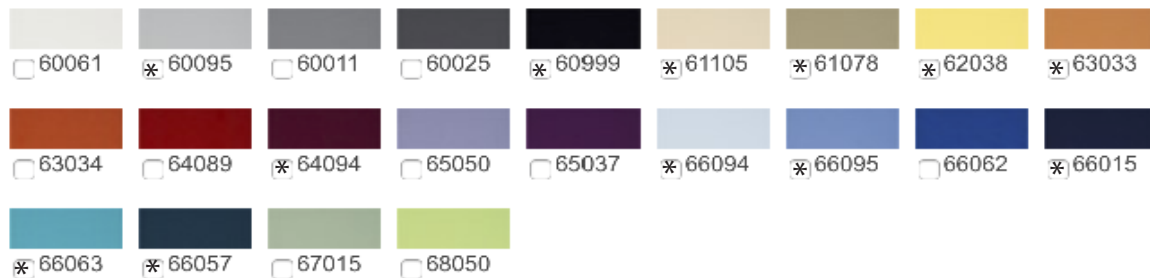

EUROPOST 2 - Gabriel.dk
100% wool

;

ATLANTIC SCREEN - Gabriel.dk
100% polyester

For standard fabrics with *, a possible 2-week delivery time will be added.

Podium Felt

100% polypropylene

4567 Magenta

5789 Turquoise

5678 Jeans

6063 Lime

4043 Flamme

2064 Light Grey

2131 Mix Grey

2021 Black

Linings

Ribbed satin, 100% polyester

78 Magenta

9754 Turquoise

173 Blue Grey

567 Lime

71 Orange

10 Grey

1 Black

Satin Mix